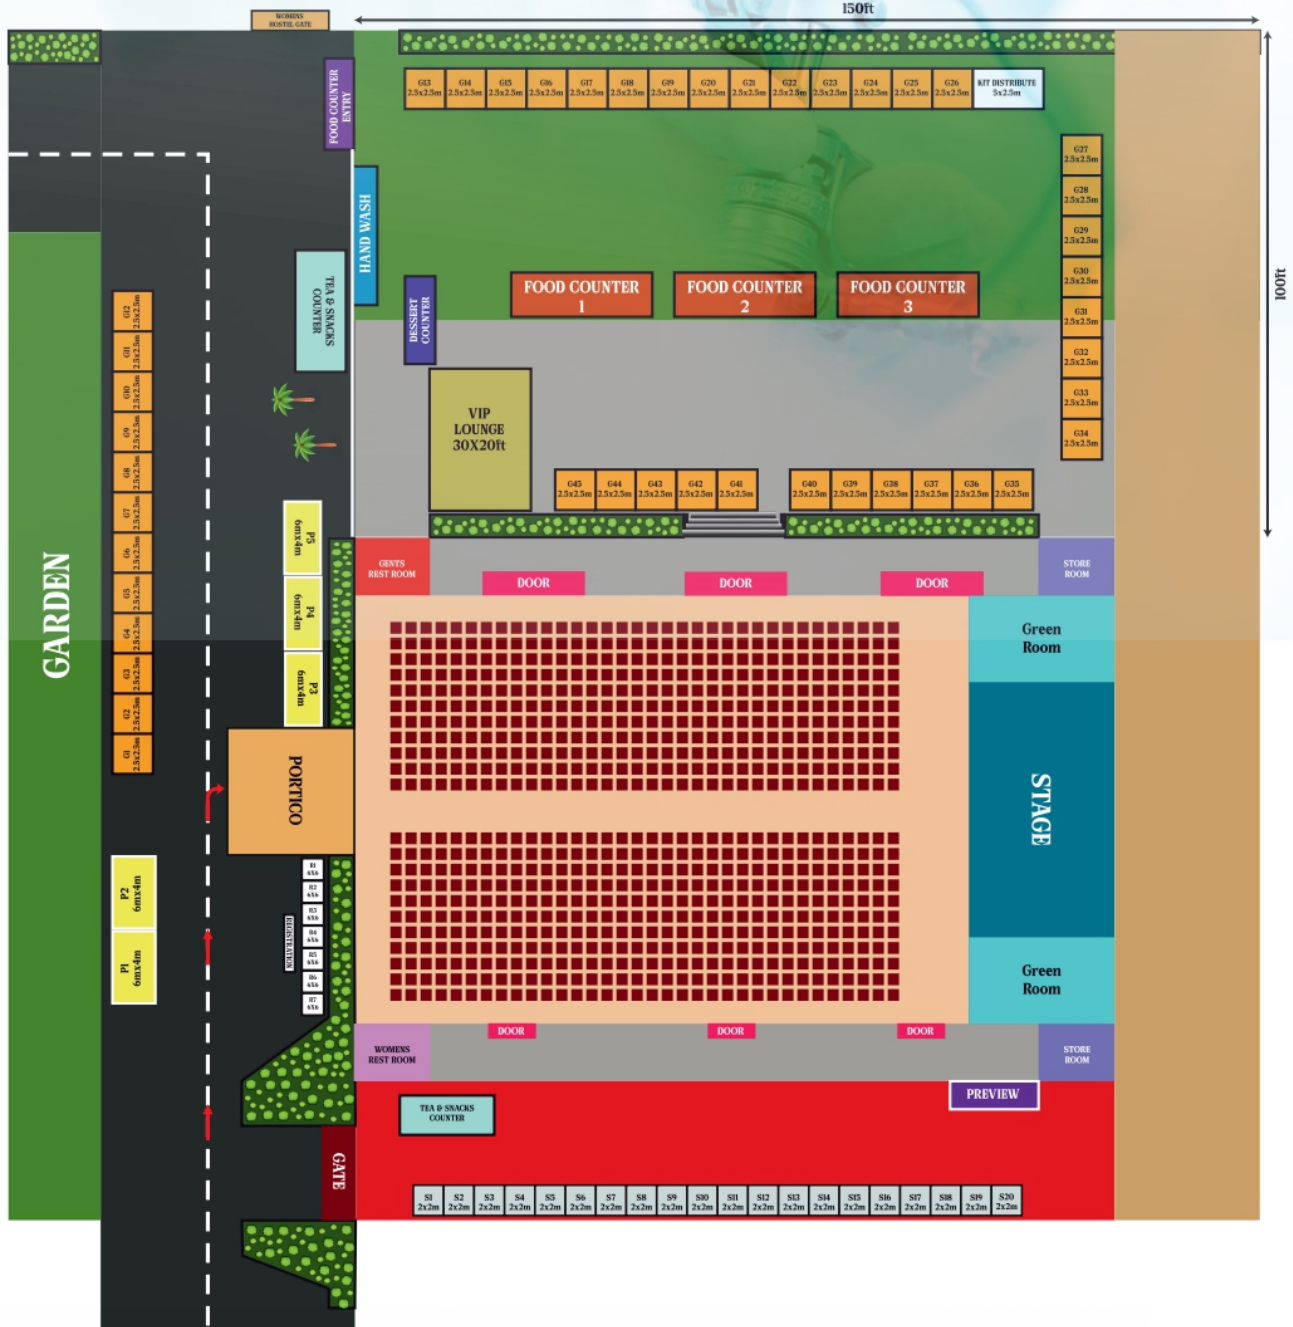

Venue Layout @ PSG IMSR Auditorium

↑
Entry

- Platinum Stall [6m x 4m - Height 2.5m]-----5 Nos**
- Gold Stall [2.5m x 2.5m - Height 2.5m]-----45 Nos**
- Silver Stall [2m x 2m - Height 2.5m] -----20 Nos**

Total Stalls-----70 Nos